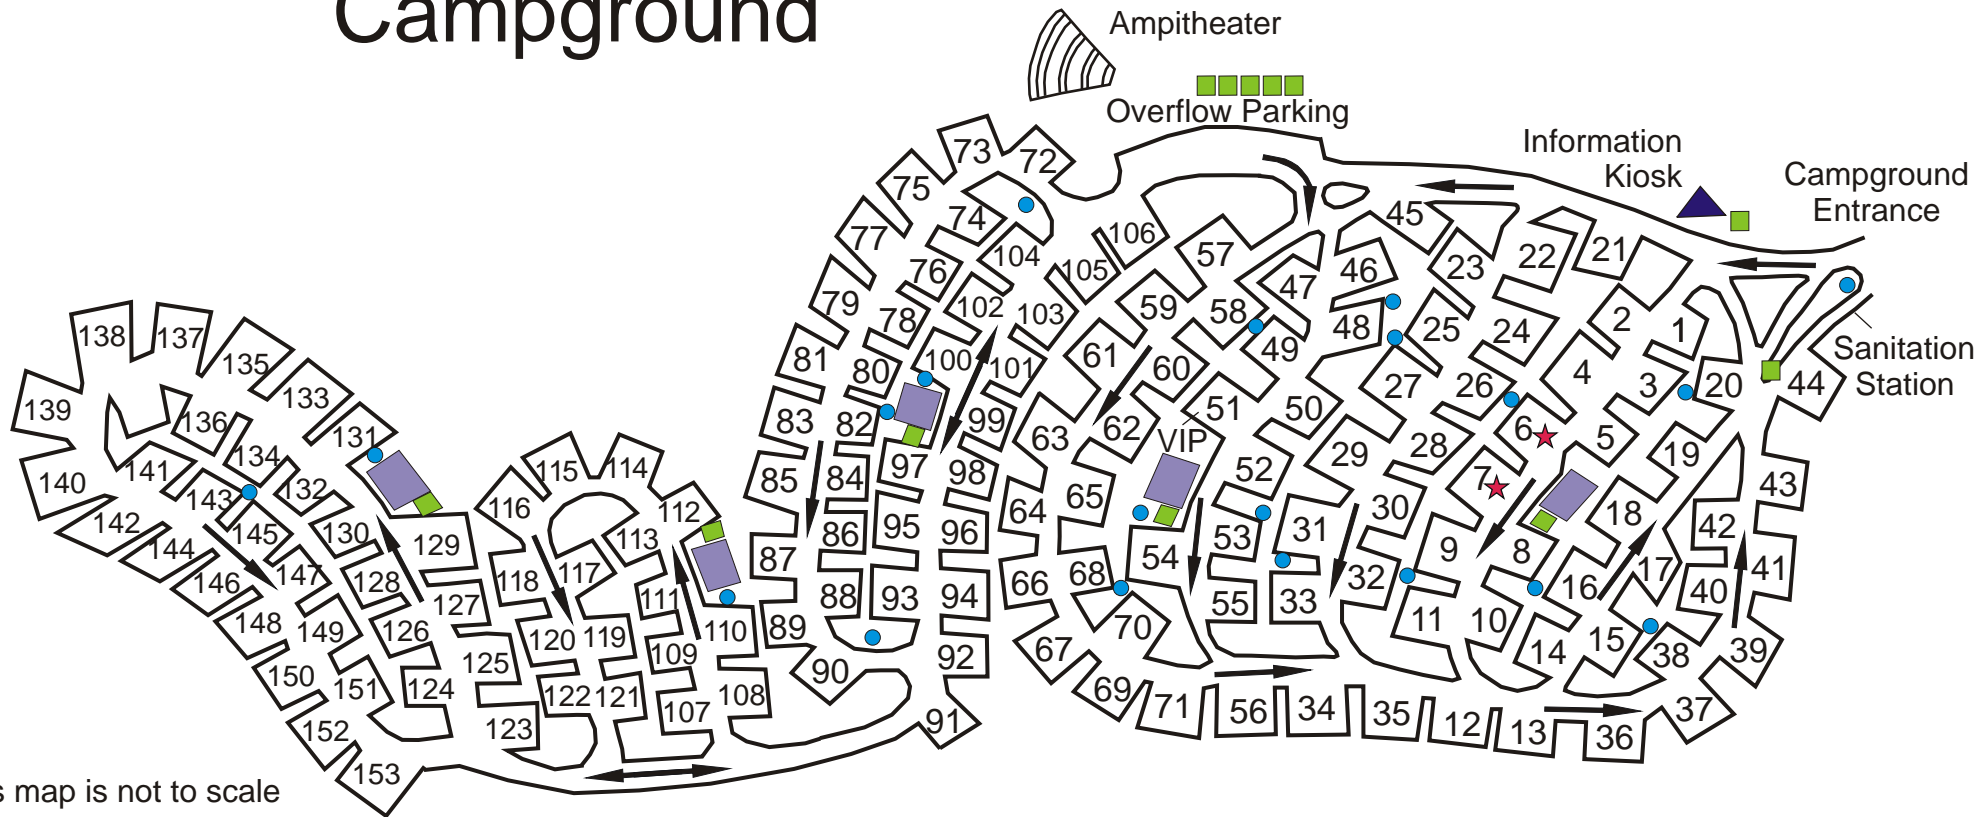

## Temple Bar Campground

This map is not to scale

-  Hose Bib
-  Handicapped Site
-  Comfort Station
-  Pay Station
-  Trash